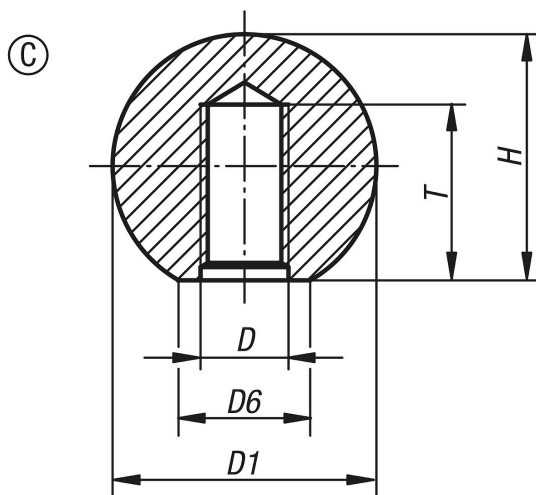

Order No.	style	Main color	D	D1	D6	H	T
K0159.11604	C	black	M4	16	8	15	6
K0159.11605	C	black	M5	16	8	15	7,5
K0159.11606	C	black	M6	16	8	15	9
K0159.12005	C	black	M5	20	12	18	7,5
K0159.12006	C	black	M6	20	12	18	9
K0159.12506	C	black	M6	25	15	23	9
K0159.12508	C	black	M8	25	15	23	12
K0159.13008	C	black	M8	30	16	28	12
K0159.13208	C	black	M8	32	18	29	12
K0159.13210	C	black	M10	32	18	29	15
K0159.13508	C	black	M8	36	17	33	18
K0159.13510	C	black	M10	36	17	33	15
K0159.14008	C	black	M8	40	20	37,5	12
K0159.14010	C	black	M10	40	20	37,5	15
K0159.14012	C	black	M12	40	20	37,5	18
K0159.14510	C	black	M10	45	20	43	15
K0159.14512	C	black	M12	45	20	43	18
K0159.15010	C	black	M10	50	22	48	15
K0159.15012	C	black	M12	50	28	48	18
K0159.116041	C	red	M4	16	8	15	6
K0159.116051	C	red	M5	16	8	15	7,5