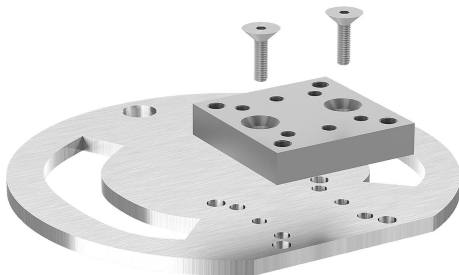

Adapter block aluminum

Item description/product images

Description

Material:
aluminum.

Version:
Natural tone anodized

Note:
Adapter blocks are used as risers in combination with the round adapter plates K1211.

Fastening screws and nuts for assembling the block are supplied.

Adapter block aluminum

Item description/product images

Adapter block aluminum

Drawings

Adapter block, aluminum

Order No.	B	H	L
K1210.5050	50	12	50