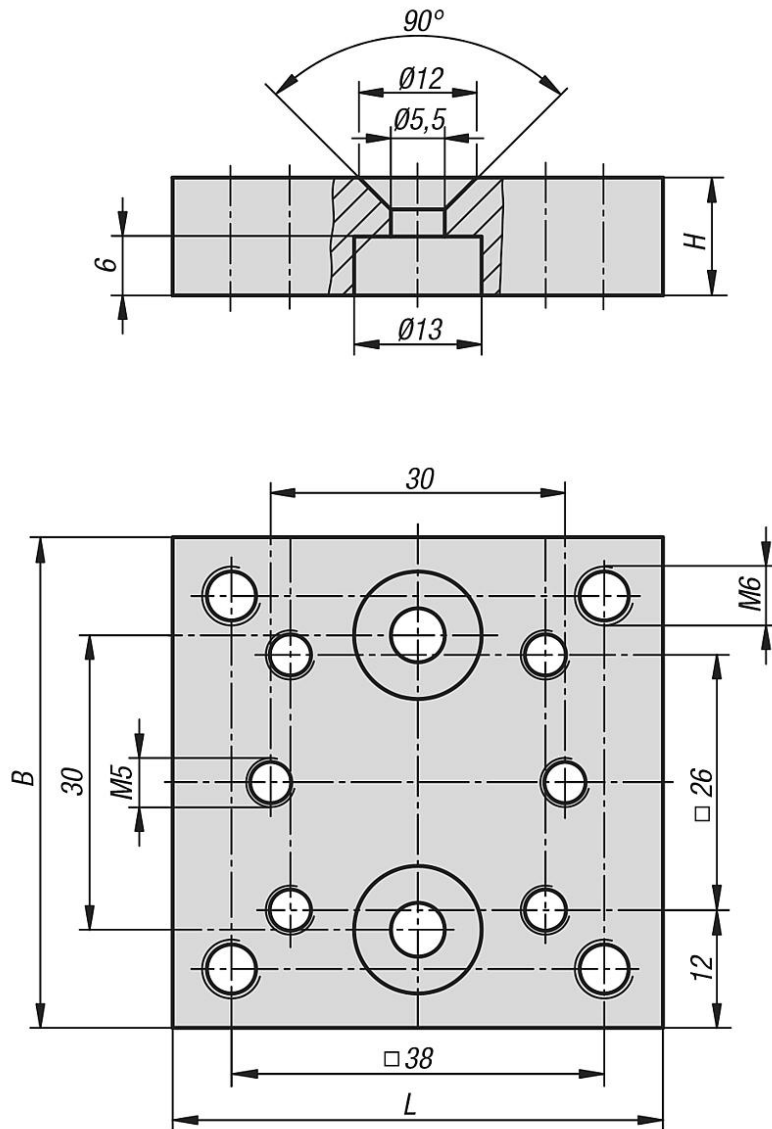

Adapter block aluminum

Item description/product images

Description

Material:
aluminum.

Version:
Natural tone anodized

Note:
Adapter blocks are used as risers in combination with the round adapter plates K1211.

Fastening screws and nuts for assembling the block are supplied.

Adapter block aluminum

Item description/product images

Adapter block aluminum

Drawings

Adapter block, aluminum

Order No.	B	H	L
K1210.5050	50	12	50