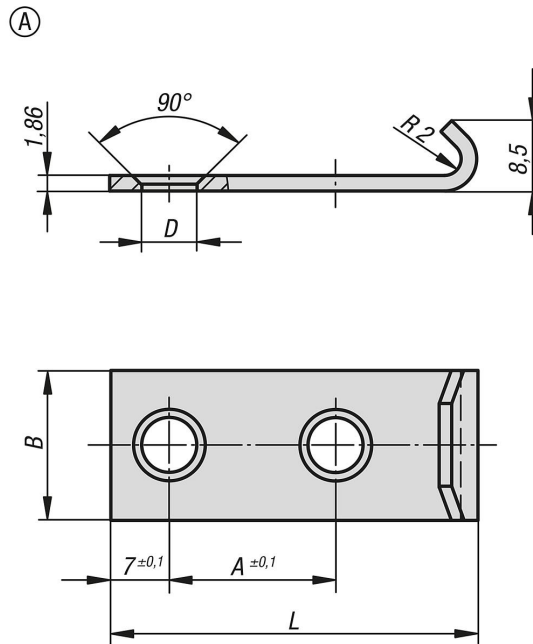

Catch plates style A for DIN 3133 latches

Item description/product images

Description

Material:
Stainless steel 1.4301.

Version:
Vibratory ground.

Drawings

Order No.	Item	style	L	B	A	D
K1336.91460442	Catch Plate	A	44	18	20	4,8