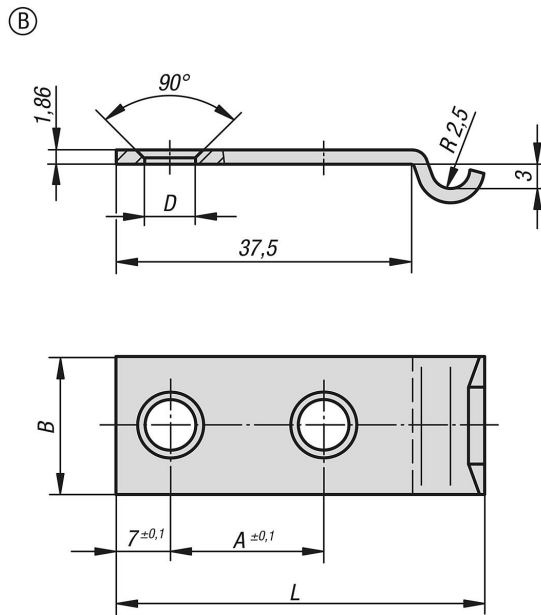

Catch plates style B for DIN 3133 latches

Item description/product images

Description

Material:
Stainless steel 1.4301.

Version:
Vibratory ground.

Drawings

Order No.	Item	style	L	B	A	D
K1336.92460482	Catch Plate	B	48	18	20	4,8