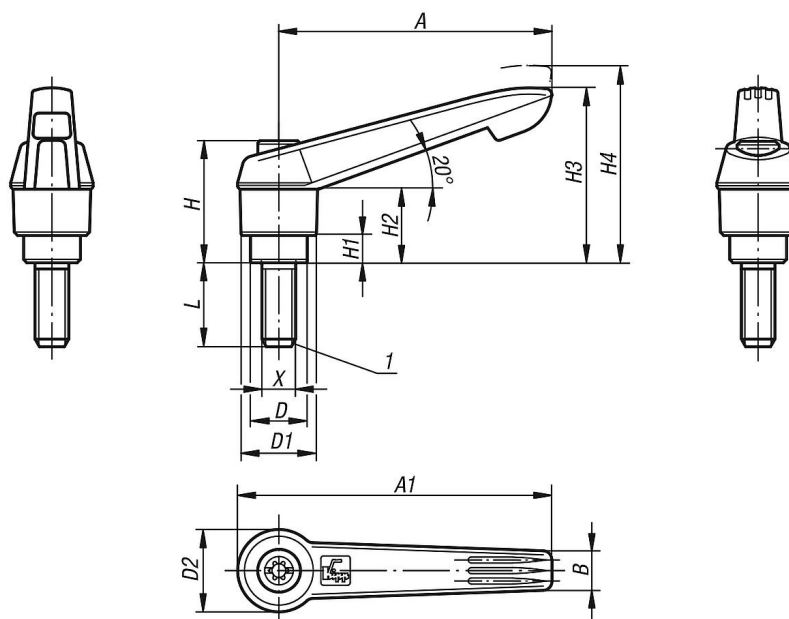

Adjustable handles, plastic, with external thread, threaded insert blue passivated steel

Drawings

Adjustable handles with plastic handle, external thread

Order No.	Main color	Size	X	D	D1	D2	H	H1	H2	H3	H4	A	A1	B	No. of teeth	L
K1660.1051X10	black gray RAL 7021	1	M5	10	13	14,5	24,5	4	15	30	33,5	40	47	7,5	16	10
K1660.1052X10	orange RAL 2004	1	M5	10	13	14,5	24,5	4	15	30	33,5	40	47	7,5	16	10
K1660.10516X10	rapeseed yellow RAL 1021	1	M5	10	13	14,5	24,5	4	15	30	33,5	40	47	7,5	16	10
K1660.10584X10	traffic red RAL 3020	1	M5	10	13	14,5	24,5	4	15	30	33,5	40	47	7,5	16	10
K1660.10586X10	green RAL 6032	1	M5	10	13	14,5	24,5	4	15	30	33,5	40	47	7,5	16	10
K1660.10587X10	traffic blue RAL 5017	1	M5	10	13	14,5	24,5	4	15	30	33,5	40	47	7,5	16	10
K1660.10588X10	light gray RAL 7035	1	M5	10	13	14,5	24,5	4	15	30	33,5	40	47	7,5	16	10
K1660.1051X15	black gray RAL 7021	1	M5	10	13	14,5	24,5	4	15	30	33,5	40	47	7,5	16	15
K1660.1052X15	orange RAL 2004	1	M5	10	13	14,5	24,5	4	15	30	33,5	40	47	7,5	16	15
K1660.10516X15	rapeseed yellow RAL 1021	1	M5	10	13	14,5	24,5	4	15	30	33,5	40	47	7,5	16	15
K1660.10584X15	traffic red RAL 3020	1	M5	10	13	14,5	24,5	4	15	30	33,5	40	47	7,5	16	15
K1660.10586X15	green RAL 6032	1	M5	10	13	14,5	24,5	4	15	30	33,5	40	47	7,5	16	15
K1660.10587X15	traffic blue RAL 5017	1	M5	10	13	14,5	24,5	4	15	30	33,5	40	47	7,5	16	15
K1660.10588X15	light gray RAL 7035	1	M5	10	13	14,5	24,5	4	15	30	33,5	40	47	7,5	16	15
K1660.1051X20	black gray RAL 7021	1	M5	10	13	14,5	24,5	4	15	30	33,5	40	47	7,5	16	20
K1660.1052X20	orange RAL 2004	1	M5	10	13	14,5	24,5	4	15	30	33,5	40	47	7,5	16	20
K1660.10516X20	rapeseed yellow RAL 1021	1	M5	10	13	14,5	24,5	4	15	30	33,5	40	47	7,5	16	20
K1660.10584X20	traffic red RAL 3020	1	M5	10	13	14,5	24,5	4	15	30	33,5	40	47	7,5	16	20
K1660.10586X20	green RAL 6032	1	M5	10	13	14,5	24,5	4	15	30	33,5	40	47	7,5	16	20
K1660.10587X20	traffic blue RAL 5017	1	M5	10	13	14,5	24,5	4	15	30	33,5	40	47	7,5	16	20
K1660.10588X20	light gray RAL 7035	1	M5	10	13	14,5	24,5	4	15	30	33,5	40	47	7,5	16	20
K1660.1051X25	black gray RAL 7021	1	M5	10	13	14,5	24,5	4	15	30	33,5	40	47	7,5	16	25
K1660.1052X25	orange RAL 2004	1	M5	10	13	14,5	24,5	4	15	30	33,5	40	47	7,5	16	25
K1660.10516X25	rapeseed yellow RAL 1021	1	M5	10	13	14,5	24,5	4	15	30	33,5	40	47	7,5	16	25
K1660.10584X25	traffic red RAL 3020	1	M5	10	13	14,5	24,5	4	15	30	33,5	40	47	7,5	16	25
K1660.10586X25	green RAL 6032	1	M5	10	13	14,5	24,5	4	15	30	33,5	40	47	7,5	16	25
K1660.10587X25	traffic blue RAL 5017	1	M5	10	13	14,5	24,5	4	15	30	33,5	40	47	7,5	16	25
K1660.10588X25	light gray RAL 7035	1	M5	10	13	14,5	24,5	4	15	30	33,5	40	47	7,5	16	25
K1660.1051X30	black gray RAL 7021	1	M5	10	13	14,5	24,5	4	15	30	33,5	40	47	7,5	16	30
K1660.1052X30	orange RAL 2004	1	M5	10	13	14,5	24,5	4	15	30	33,5	40	47	7,5	16	30
K1660.10516X30	rapeseed yellow RAL 1021	1	M5	10	13	14,5	24,5	4	15	30	33,5	40	47	7,5	16	30
K1660.10584X30	traffic red RAL 3020	1	M5	10	13	14,5	24,5	4	15	30	33,5	40	47	7,5	16	30
K1660.10586X30	green RAL 6032	1	M5	10	13	14,5	24,5	4	15	30	33,5	40	47	7,5	16	30